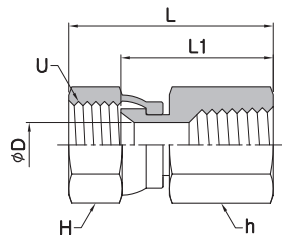

## Swivel Connector

**JSMC**

Part No.	Tube O.D		U (UN / UNF)	T (NPT)	D	L	L1	h (HEX)	H (HEX)
	inch	mm							
JSMC-4T-01N	1/4	6	7/16 - 20	1/8	4.4	28.7	20.0	12.7	14.3
JSMC-6T-02N	3/8	10	9/16 - 18	1/4	7.5	40.4	30.9	15.8	17.4
JSMC-8T-03N	1/2	12	3/4 - 16	3/8	9.9	41.9	32.2	20.6	22.2
JSMC-10T-04N	5/8	16	7/8 - 14	1/2	12.3	52.1	39.4	20.6	25.4
JSMC-12T-06N	3/4	18, 20	1 1/16 - 12	3/4	15.5	54.6	40.3	28.5	31.7
JSMC-16T-08N	1	25	1 5/16 - 12	1	21.4	63.5	48.4	34.9	38.1
JSMC-20T-10N	1-1/4	32	1 5/8 - 12	1-1/4	27.4	70.1	54.2	42.8	50.8
JSMC-24T-12N	1-1/2	38	1 7/8 - 12	1-1/2	33.3	77.5	58.9	50.8	57.1
JSMC32T-16N	2	50	2 1/2 - 12	2	45.2	85.9	62.1	66.6	69.8

O-Seal Swivel Connector (UNF)

**JSMCS-U**

Part No.	Tube O.D		U (UN / UNF)	T (UN / UNF)	D	L	L1	L2	h (HEX)	H (HEX)
	inch	mm								
JSMCS-4T-04U	1/4	6	7/16 - 20	7/16 - 20	4.4	33.3	24.6	9.1	14.3	14.3
JSMCS-5T-05U	5/16	8	1/2 - 20	1/2 - 20	6.0	34.3	24.8	9.1	15.8	15.8
JSMCS-6T-06U	3/8	10	9/16 - 18	9/16 - 18	7.5	36.3	26.8	9.9	17.4	17.4
JSMCS-8T-08U	1/2	12	3/4 - 16	3/4 - 16	9.9	40.9	30.2	11.1	22.2	22.2
JSMCS-10T-10U	5/8	16	7/8 - 14	7/8 - 14	12.3	46.7	34.0	12.7	25.4	25.4
JSMCS-12T-12U	3/4	18, 20	1 1/16 - 12	1 1/16 - 12	15.5	52.6	38.3	15.1	31.7	31.7
JSMCS-16T-16U	1	25	1 5/16 - 12	1 5/16 - 12	21.4	57.9	42.8	15.1	38.1	38.1
JSMCS-20T-20U	1-1/4	32	1 5/8 - 12	1 5/8 - 12	27.4	63.2	47.4	15.1	50.8	50.8

Swivel Female Connector

**JSCF**

Part No.	Tube O.D		U (UN / UNF)	T (NPT)	D	L	L1	h (HEX)	H (HEX)
	inch	mm							
JSCF-4T-01N	1/4	6	7/16 - 20	1/8	4.4	32.1	23.4	14.3	14.3
JSCF-6T-02N	3/8	10	9/16 - 18	1/4	7.5	36.4	26.9	19.0	17.4
JSCF-8T-03N	1/2	12	3/4 - 16	3/8	9.9	40.7	31.2	22.2	22.2
JSCF-10T-04N	5/8	16	7/8 - 14	1/2	12.3	48.0	37.3	28.5	25.4
JSCF-12T-06N	3/4	18, 20	1 1/16 - 12	3/4	15.5	51.1	38.4	34.9	31.7
JSCF-16T-08N	1	25	1 5/16 - 12	1	21.4	62.1	47.0	41.2	38.1
JSCF-20T-10N	1-1/4	32	1 5/8 - 12	1-1/4	27.4	71.0	55.1	50.8	50.8
JSCF-24T-12N	1-1/2	38	1 7/8 - 12	1-1/2	33.3	76.0	57.4	60.3	57.1
JSCF-32T-16N	2	50	2 1/2 - 12	2	45.2	86.0	62.2	73.0	69.8