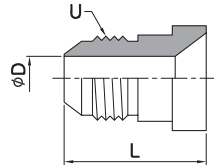

Fitting Port Reducer

JPR

Part No.	Tube O.D		U (UN / UNF)	D	L
	inch	mm			
JPR-6T-4T	3/8 x 1/4		7/16 - 20	4.4	24.6
JPR-8T-4T	1/2 x 1/4		7/16 - 20	4.4	25.4
JPR-8T-6T	1/2 x 3/8		9/16 - 18	7.5	25.4
JPR-10T-4T	5/8 x 1/4		7/16 - 20	4.4	26.2
JPR-10T-6T	5/8 x 3/8		9/16 - 18	7.5	26.2
JPR-12T-4T	3/4 x 1/4		7/16 - 20	4.4	27.7
JPR-12T-6T	3/4 x 3/8		9/16 - 18	7.5	27.7
JPR-12T-8T	3/4 x 1/2		3/4 - 16	10.0	30.2
JPR-16T-12T	1 x 3/4		1 1/16 - 12	15.5	37.3
JPR-20T-12T	1-1/4 x 3/4		1 1/16 - 12	15.5	38.3
JPR-20T-16T	1-1/4 x 1		1 5/16 - 12	21.4	40.3
JPR-24T-20T	1-1/2 x 1-1/4		1 5/8 - 12	27.4	42.9