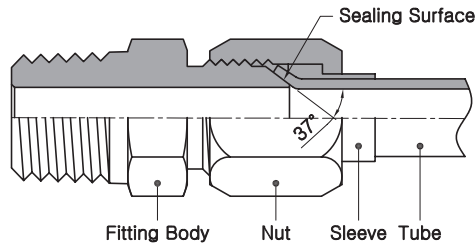

## Design Standards

- S-LOK 37° flare fittings consists of body, sleeve and nut and meets the requirements of SAE J514 and ISO 8434-2 standards.
- Tapered threads meet the requirements of ASME B 1.20.1 (NPT), ISO 7/1, BS 21 (BSPT), JIS B 0203 (PT).
- Parallel threads meet the requirements of ASME B 1.1 (UN/UNF), ISO 228/1, BS 2799 (BSPP), JIS B 0202 (PF).