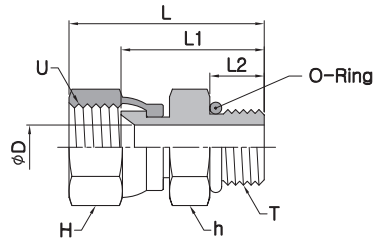

O-Seal Swivel Connector (UNF)

JSMCS-U

Part No.	Tube O.D		U (UN / UNF)	T (UN / UNF)	D	L	L1	L2	h (HEX)	H (HEX)
	inch	mm								
JSMCS-4T-04U	1/4	6	7/16 - 20	7/16 - 20	4.4	33.3	24.6	9.1	14.3	14.3
JSMCS-5T-05U	5/16	8	1/2 - 20	1/2 - 20	6.0	34.3	24.8	9.1	15.8	15.8
JSMCS-6T-06U	3/8	10	9/16 - 18	9/16 - 18	7.5	36.3	26.8	9.9	17.4	17.4
JSMCS-8T-08U	1/2	12	3/4 - 16	3/4 - 16	9.9	40.9	30.2	11.1	22.2	22.2
JSMCS-10T-10U	5/8	16	7/8 - 14	7/8 - 14	12.3	46.7	34.0	12.7	25.4	25.4
JSMCS-12T-12U	3/4	18, 20	1 1/16 - 12	1 1/16 - 12	15.5	52.6	38.3	15.1	31.7	31.7
JSMCS-16T-16U	1	25	1 5/16 - 12	1 5/16 - 12	21.4	57.9	42.8	15.1	38.1	38.1
JSMCS-20T-20U	1-1/4	32	1 5/8 - 12	1 5/8 - 12	27.4	63.2	47.4	15.1	50.8	50.8