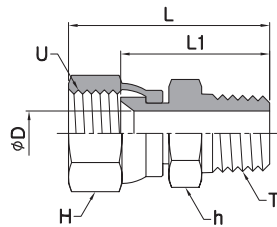

Swivel Connector

JSMC

Part No.	Tube O.D		U (UN / UNF)	T (NPT)	D	L	L1	h (HEX)	H (HEX)
	inch	mm							
JSMC-4T-01N	1/4	6	7/16 - 20	1/8	4.4	28.7	20.0	12.7	14.3
JSMC-6T-02N	3/8	10	9/16 - 18	1/4	7.5	40.4	30.9	15.8	17.4
JSMC-8T-03N	1/2	12	3/4 - 16	3/8	9.9	41.9	32.2	20.6	22.2
JSMC-10T-04N	5/8	16	7/8 - 14	1/2	12.3	52.1	39.4	20.6	25.4
JSMC-12T-06N	3/4	18, 20	1 1/16 - 12	3/4	15.5	54.6	40.3	28.5	31.7
JSMC-16T-08N	1	25	1 5/16 - 12	1	21.4	63.5	48.4	34.9	38.1
JSMC-20T-10N	1-1/4	32	1 5/8 - 12	1-1/4	27.4	70.1	54.2	42.8	50.8
JSMC-24T-12N	1-1/2	38	1 7/8 - 12	1-1/2	33.3	77.5	58.9	50.8	57.1
JSMC32T-16N	2	50	2 1/2 - 12	2	45.2	85.9	62.1	66.6	69.8