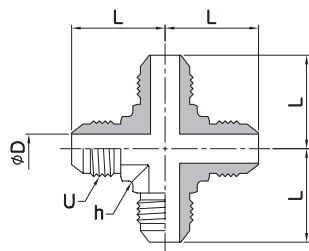

Union Cross

JX

Part No.	Tube O.D.		U (UN / UNF)	D	L	h (HEX)
	inch	mm				
JX-2T	1/8	3	5/16 - 24	1.6	19.6	11.1
JX-3T	3/16	4	3/8 - 24	3.2	21.1	11.1
JX-4T	1/4	6	7/16 - 20	4.4	22.6	11.1
JX-5T	5/16	8	1/2 - 20	6.0	24.1	14.3
JX-6T	3/8	10	9/16 - 18	7.5	26.9	14.3
JX-8T	1/2	12	3/4 - 16	9.9	31.8	19.0
JX-10T	5/8	16	7/8 - 14	12.3	36.8	22.2
JX-12T	3/4	18, 20	1 1/16 - 12	15.5	42.2	27.0
JX-14T	7/8	22	1 3/16 - 12	18.3	45.7	33.3
JX-16T	1	25	1 5/16 - 12	21.4	46.0	33.3
JX-20T	1-1/4	32	1 5/8 - 12	27.4	52.3	41.3
JX-24T	1-1/2	38	1 7/8 - 12	33.3	59.2	47.6
JX-32T	2	50	2 1/2 - 12	45.2	77.7	63.5