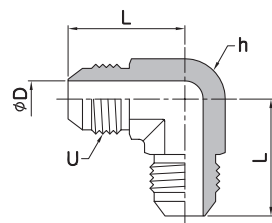

Bulkhead Lock Nut

**JLN**

180

Union  
**JU**

Part No.	Tube O.D		U (UN / UNF)	D	L	h (HEX)
	inch	mm				
JU-2T	1/8	3	5/16 - 24	1.6	29.7	11.1
JU-3T	3/16	4	3/8 - 24	3.2	31.2	11.1
JU-4T	1/4	6	7/16 - 20	4.4	34.8	12.7
JU-5T	5/16	8	1/2 - 20	6.0	34.8	14.3
JU-6T	3/8	10	9/16 - 18	7.5	35.8	15.8
JU-8T	1/2	12	3/4 - 16	9.9	41.1	20.6
JU-10T	5/8	16	7/8 - 14	12.3	47.8	23.8
JU-12T	3/4	18, 20	1 1/16 - 12	15.5	54.9	28.5
JU-14T	7/8	22	1 3/16 - 12	18.3	56.1	31.7
JU-16T	1	25	1 5/16 - 12	21.4	57.2	34.9
JU-20T	1-1/4	32	1 5/8 - 12	27.4	61.7	46.0
JU-24T	1-1/2	38	1 7/8 - 12	33.3	69.8	50.8
JU-32T	2	50	2 1/2 - 12	45.2	86.4	70.0

Union Elbow  
**JL**

Part No.	Tube O.D		U (UN / UNF)	D	L	h (HEX)
	inch	mm				
JL-2T	1/8	3	5/16 - 24	1.6	19.6	11.1
JL-3T	3/16	4	3/8 - 24	3.2	21.1	11.1
JL-4T	1/4	6	7/16 - 20	4.4	22.6	11.1
JL-5T	5/16	8	1/2 - 20	6.0	24.1	14.3
JL-6T	3/8	10	9/16 - 18	7.5	26.9	14.3
JL-8T	1/2	12	3/4 - 16	9.9	31.8	19.0
JL-10T	5/8	16	7/8 - 14	12.3	36.8	22.2
JL-12T	3/4	18, 20	1 1/16 - 12	15.5	42.2	27.0
JL-14T	7/8	22	1 3/16 - 12	18.3	45.7	33.3
JL-16T	1	25	1 5/16 - 12	21.4	46.0	33.3
JL-20T	1-1/4	32	1 5/8 - 12	27.4	52.3	41.3
JL-24T	1-1/2	38	1 7/8 - 12	33.3	59.2	47.6
JL-32T	2	50	2 1/2 - 12	45.2	77.7	63.5