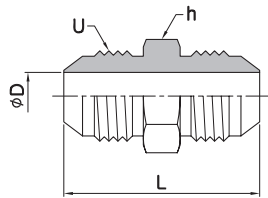

Bulkhead Lock Nut

**JLN**

180

Union  
**JU**

Part No.	Tube O.D		U (UN / UNF)	D	L	h (HEX)
	inch	mm				
JU-2T	1/8	3	5/16 - 24	1.6	29.7	11.1
JU-3T	3/16	4	3/8 - 24	3.2	31.2	11.1
JU-4T	1/4	6	7/16 - 20	4.4	34.8	12.7
JU-5T	5/16	8	1/2 - 20	6.0	34.8	14.3
JU-6T	3/8	10	9/16 - 18	7.5	35.8	15.8
JU-8T	1/2	12	3/4 - 16	9.9	41.1	20.6
JU-10T	5/8	16	7/8 - 14	12.3	47.8	23.8
JU-12T	3/4	18, 20	1 1/16 - 12	15.5	54.9	28.5
JU-14T	7/8	22	1 3/16 - 12	18.3	56.1	31.7
JU-16T	1	25	1 5/16 - 12	21.4	57.2	34.9
JU-20T	1-1/4	32	1 5/8 - 12	27.4	61.7	46.0
JU-24T	1-1/2	38	1 7/8 - 12	33.3	69.8	50.8
JU-32T	2	50	2 1/2 - 12	45.2	86.4	70.0

Union Elbow  
**JL**

Part No.	Tube O.D		U (UN / UNF)	D	L	h (HEX)
	inch	mm				
JL-2T	1/8	3	5/16 - 24	1.6	19.6	11.1
JL-3T	3/16	4	3/8 - 24	3.2	21.1	11.1
JL-4T	1/4	6	7/16 - 20	4.4	22.6	11.1
JL-5T	5/16	8	1/2 - 20	6.0	24.1	14.3
JL-6T	3/8	10	9/16 - 18	7.5	26.9	14.3
JL-8T	1/2	12	3/4 - 16	9.9	31.8	19.0
JL-10T	5/8	16	7/8 - 14	12.3	36.8	22.2
JL-12T	3/4	18, 20	1 1/16 - 12	15.5	42.2	27.0
JL-14T	7/8	22	1 3/16 - 12	18.3	45.7	33.3
JL-16T	1	25	1 5/16 - 12	21.4	46.0	33.3
JL-20T	1-1/4	32	1 5/8 - 12	27.4	52.3	41.3
JL-24T	1-1/2	38	1 7/8 - 12	33.3	59.2	47.6
JL-32T	2	50	2 1/2 - 12	45.2	77.7	63.5