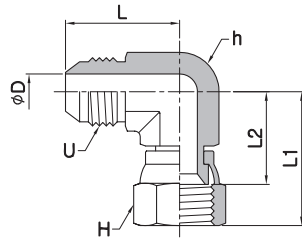

Swivel Elbow

JSL

Part No.	Tube O.D		U (UN / UNF)	D	L	L1	L2	h (HEX)	H1(HEX)
	inch	mm							
JSL-2T	1/8	3	5/16 - 24	1.6	19.6	24.6	16.7	11.1	11.1
JSL-3T	3/16	4	3/8 - 24	3.2	21.1	25.4	17.1	11.1	12.7
JSL-4T	1/4	6	7/16 - 20	4.4	22.6	25.4	16.7	11.1	14.2
JSL-5T	5/16	8	1/2 - 20	6.0	24.1	26.9	17.4	14.3	15.8
JSL-6T	3/8	10	9/16 - 18	7.5	26.9	31.8	22.3	14.3	17.4
JSL-8T	1/2	12	3/4 - 16	9.9	31.8	35.1	24.4	19.0	22.2
JSL-10T	5/8	16	7/8 - 14	12.3	36.8	41.1	28.4	22.2	25.4
JSL-12T	3/4	18, 20	1 1/16 - 12	15.5	42.2	44.4	30.1	27.0	31.7
JSL-14T	7/8	22	1 3/16 - 12	18.3	45.7	45.2	30.5	33.3	34.9
JSL-16T	1	25	1 5/16 - 12	21.4	46.0	50.8	35.7	33.3	38.1
JSL-20T	1-1/4	32	1 5/8 - 12	27.4	52.3	58.7	42.8	41.3	50.8
JSL-24T	1-1/2	38	1 7/8 - 12	33.3	59.2	65.8	47.2	47.6	57.1
JSL-32T	2	50	2 1/2 - 12	45.2	77.7	85.9	62.1	63.5	69.8