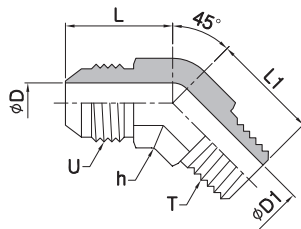

45° Male Elbow

JLBM

Part No.	Tube O.D		U (UN / UNF)	T (NPT)	D	D1	L	L1	h (HEX)
	inch	mm							
JLBM-2T-01N	1/8	3	5/16 - 24	1/8	1.6	4.8	17.5	13.2	11.1
JLBM-3T-01N	3/16	4	3/8 - 24	1/8	3.2	4.8	17.5	13.2	11.1
JLBM-4T-01N	1/4	6	7/16 - 20	1/8	4.4	4.8	18.3	16.3	11.1
JLBM-5T-01N	5/16	8	1/2 - 20	1/8	6.0	4.8	19.6	16.3	14.3
JLBM-6T-02N	3/8	10	9/16 - 18	1/4	7.5	7.0	21.1	21.8	14.3
JLBM-8T-03N	1/2	12	3/4 - 16	3/8	9.9	10.3	24.9	24.1	19.0
JLBM-10T-04N	5/8	16	7/8 - 14	1/2	12.3	13.5	28.2	29.7	22.2
JLBM-12T-06N	3/4	18, 20	1 1/16 - 12	3/4	15.5	18.3	32.5	30.5	27.0
JLBM-14T-06N	7/8	22	1 3/16 - 12	3/4	18.3	18.3	36.8	33.0	33.3
JLBM-16T-08N	1	25	1 5/16 - 12	1	21.4	23.8	37.3	37.6	33.3
JLBM-20T-10N	1-1/4	32	1 5/8 - 12	1-1/4	27.4	31.7	40.4	42.4	41.3
JLBM-24T-12N	1-1/2	38	1 7/8 - 12	1-1/2	33.3	38.0	45.2	45.0	47.6
JLBM-32T-16N	2	50	2 1/2 - 12	2	45.2	49.0	56.4	53.6	63.5